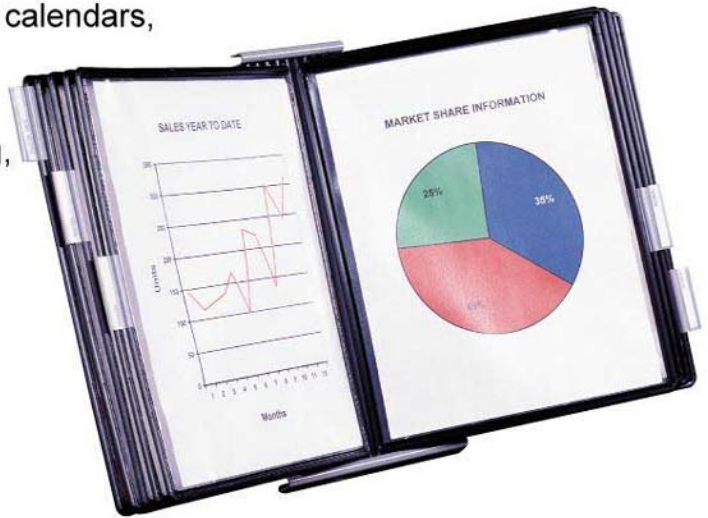

## MASTER MASTERVIEW DESKTOP STARTER SETS

- For desktop viewing of important documents
- Ideal for displaying memos, price sheets, calendars, phone lists, graphs, charts, and more
- Angled at 60° for best desktop viewing
- Non-glare sleeves offer two-sided viewing, and can be photocopied in the sleeve
- Includes steel base, a complete set of non-glare sleeves, and custom index kit
- Non-skid feet

## SPECIFICATIONS

<u>MODEL NUMBER</u>	<u>FILING CAPACITY</u>	<u>RACK ANGLE</u>	<u>RACK LENGTH</u>	<u>UNIT WEIGHT</u>	<u>UPC CODE</u>
<b>ML10</b>	20 sheets	60 degrees	21.5w x 7d x 15h	2 lbs.	0-15086-22010-5
<b>ML20</b>	40 sheets	60 degrees	27w x 7d x 15h	3 lbs.	0-15086-22020-4
<b>ML30</b>	60 sheets	60 degrees	33.5w x 7d x 15h	5 lbs.	0-15086-22031-0