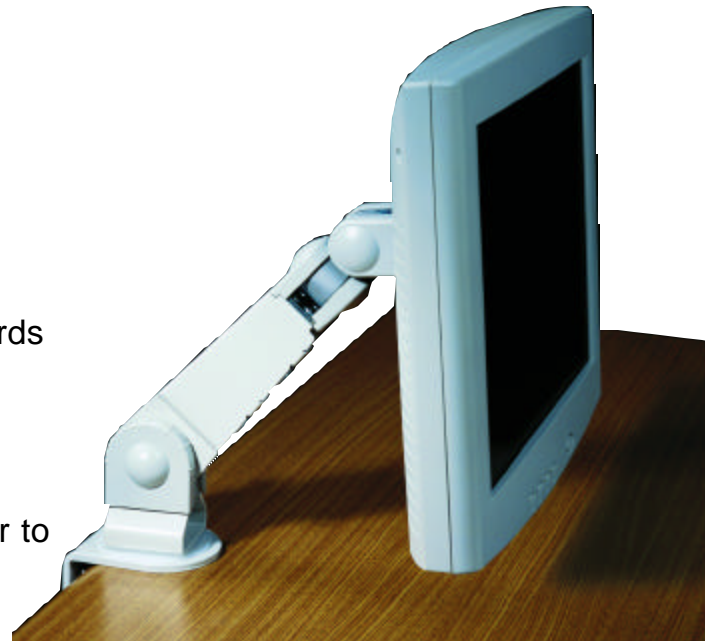

## FLATSCREEN MONITOR ARMS

- Multiple adjustments allow for comfortable, ergonomic positioning
- Arm tilts up and down 180 degrees
- Arm also rotates, pivots left to right, and adjusts for height
- Accepts monitors up to 16 lbs.
- Mounting plate corresponds to VESA standards
- Cable management provided
- Available in wall mount (MA250) or desk clamp (MA240) models
- Model MA140 (not shown) allows the monitor to rotate up to 270 degrees and swivel left to right up to 180 degrees