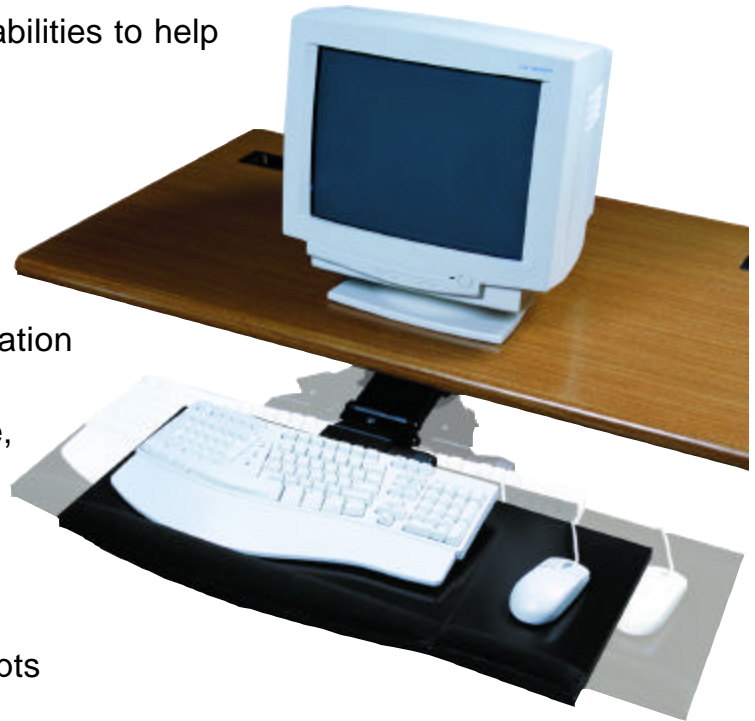

# ARTICULATING KEYBOARD ARM WITH DUAL SWIVEL

- Both platform and mechanism swivel independently, allowing the monitor and keyboard to remain parallel
- Offers superior ergonomic adjustment capabilities to help achieve a more comfortable workspace
- To adjust height, just lift and move the tray – no knobs or levers to mess with!
- Features an 8” height adjustment, 360 degree swivel, and a 30 degree positive / negative tilt range
- Height and tilt adjustments work in combination to help keep wrists straight while keying
- Glides in and out effortlessly on a 23” slide, ideal for corner applications
- Low profile design gives more leg room
- Includes soft-touch padded wrist rest for keyboard and mouse
- Spacious 28w x 12.5d wood platform accepts standard or ergonomic keyboards
- Mouse tray attaches on right or left side

## SPECIFICATIONS:

<u>MODEL NUMBER</u>	<u>APPLICATION</u>	<u>COLOR</u>	<u>UNIT DIMENSIONS</u>	<u>UNIT WEIGHT</u>	<u>*RETAIL PRICE</u>
<b>KA350</b>	Keyboard/Mouse	Black	28w x 23d x 4.5h	17 lbs.	

Mead-Hatcher • 251 Wedcor Avenue • Wabash, Indiana 46992