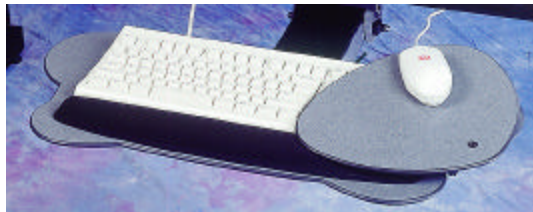

SPECIFICATIONS: UPC # 015086 28962 1

<u>MODEL NUMBER</u>	<u>APPLICATION</u>	<u>COLOR</u>	<u>PLATFORM DIMENSIONS</u>	<u>TRACK</u>	<u>UNIT WEIGHT</u>	<u>*RETAIL PRICE</u>
28962	Keyboard/Mouse	Gray	25.5"w x 12.5"d	21.75"d	20 lbs.	

Mead-Hatcher • 251 Wedcor Avenue • Wabash, Indiana 46992

*Specifications & pricing subject to change without notice
Revised 03/02